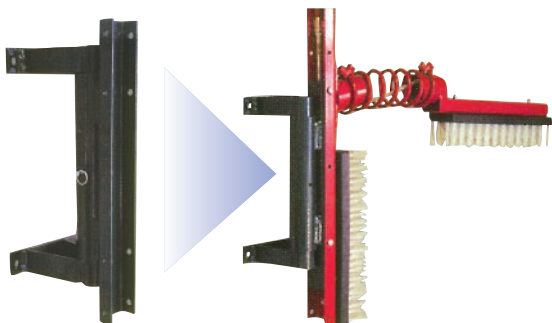

# IBA's Cattle Groomer Scratchers

*Double Muscle model  
with Steel Solution Tank*

Double springs provide  
extra brushing power for  
larger, stronger animals

Felt pad on top brush wicks fly solution  
from tank and onto the animal

## *Optional Mounting Bracket*

- Optional swivel mounting bracket available for both models.
- Allows unit to swing flat to wall by removing pin.

- Free choice groomer scratcher
- Removes flies, lice and winter hair
- Heavy duty bristles provide a firm yet comfortable brushing action
- Dispenses oil based fly control liquids as animals scratch
- Ideal for year round use
- Adjustable brush height to accommodate various installations