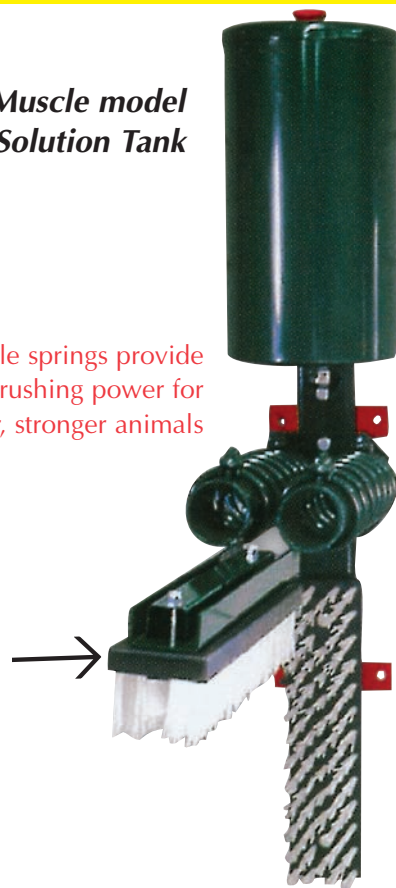

# IBA's Cattle Groomer Scratchers

# IBA's Cattle Groomer Scratchers

*Double Muscle model  
with Steel Solution Tank*

Double springs provide  
extra brushing power for  
larger, stronger animals

Felt pad on top brush wicks fly solution  
from tank and onto the animal

## *Optional Mounting Bracket*

- Optional swivel mounting bracket available for both models.
- Allows unit to swing flat to wall by removing pin.

- Free choice groomer scratcher
- Removes flies, lice and winter hair
- Heavy duty bristles provide a firm yet comfortable brushing action
- Dispenses oil based fly control liquids as animals scratch
- Ideal for year round use
- Adjustable brush height to accommodate various installations